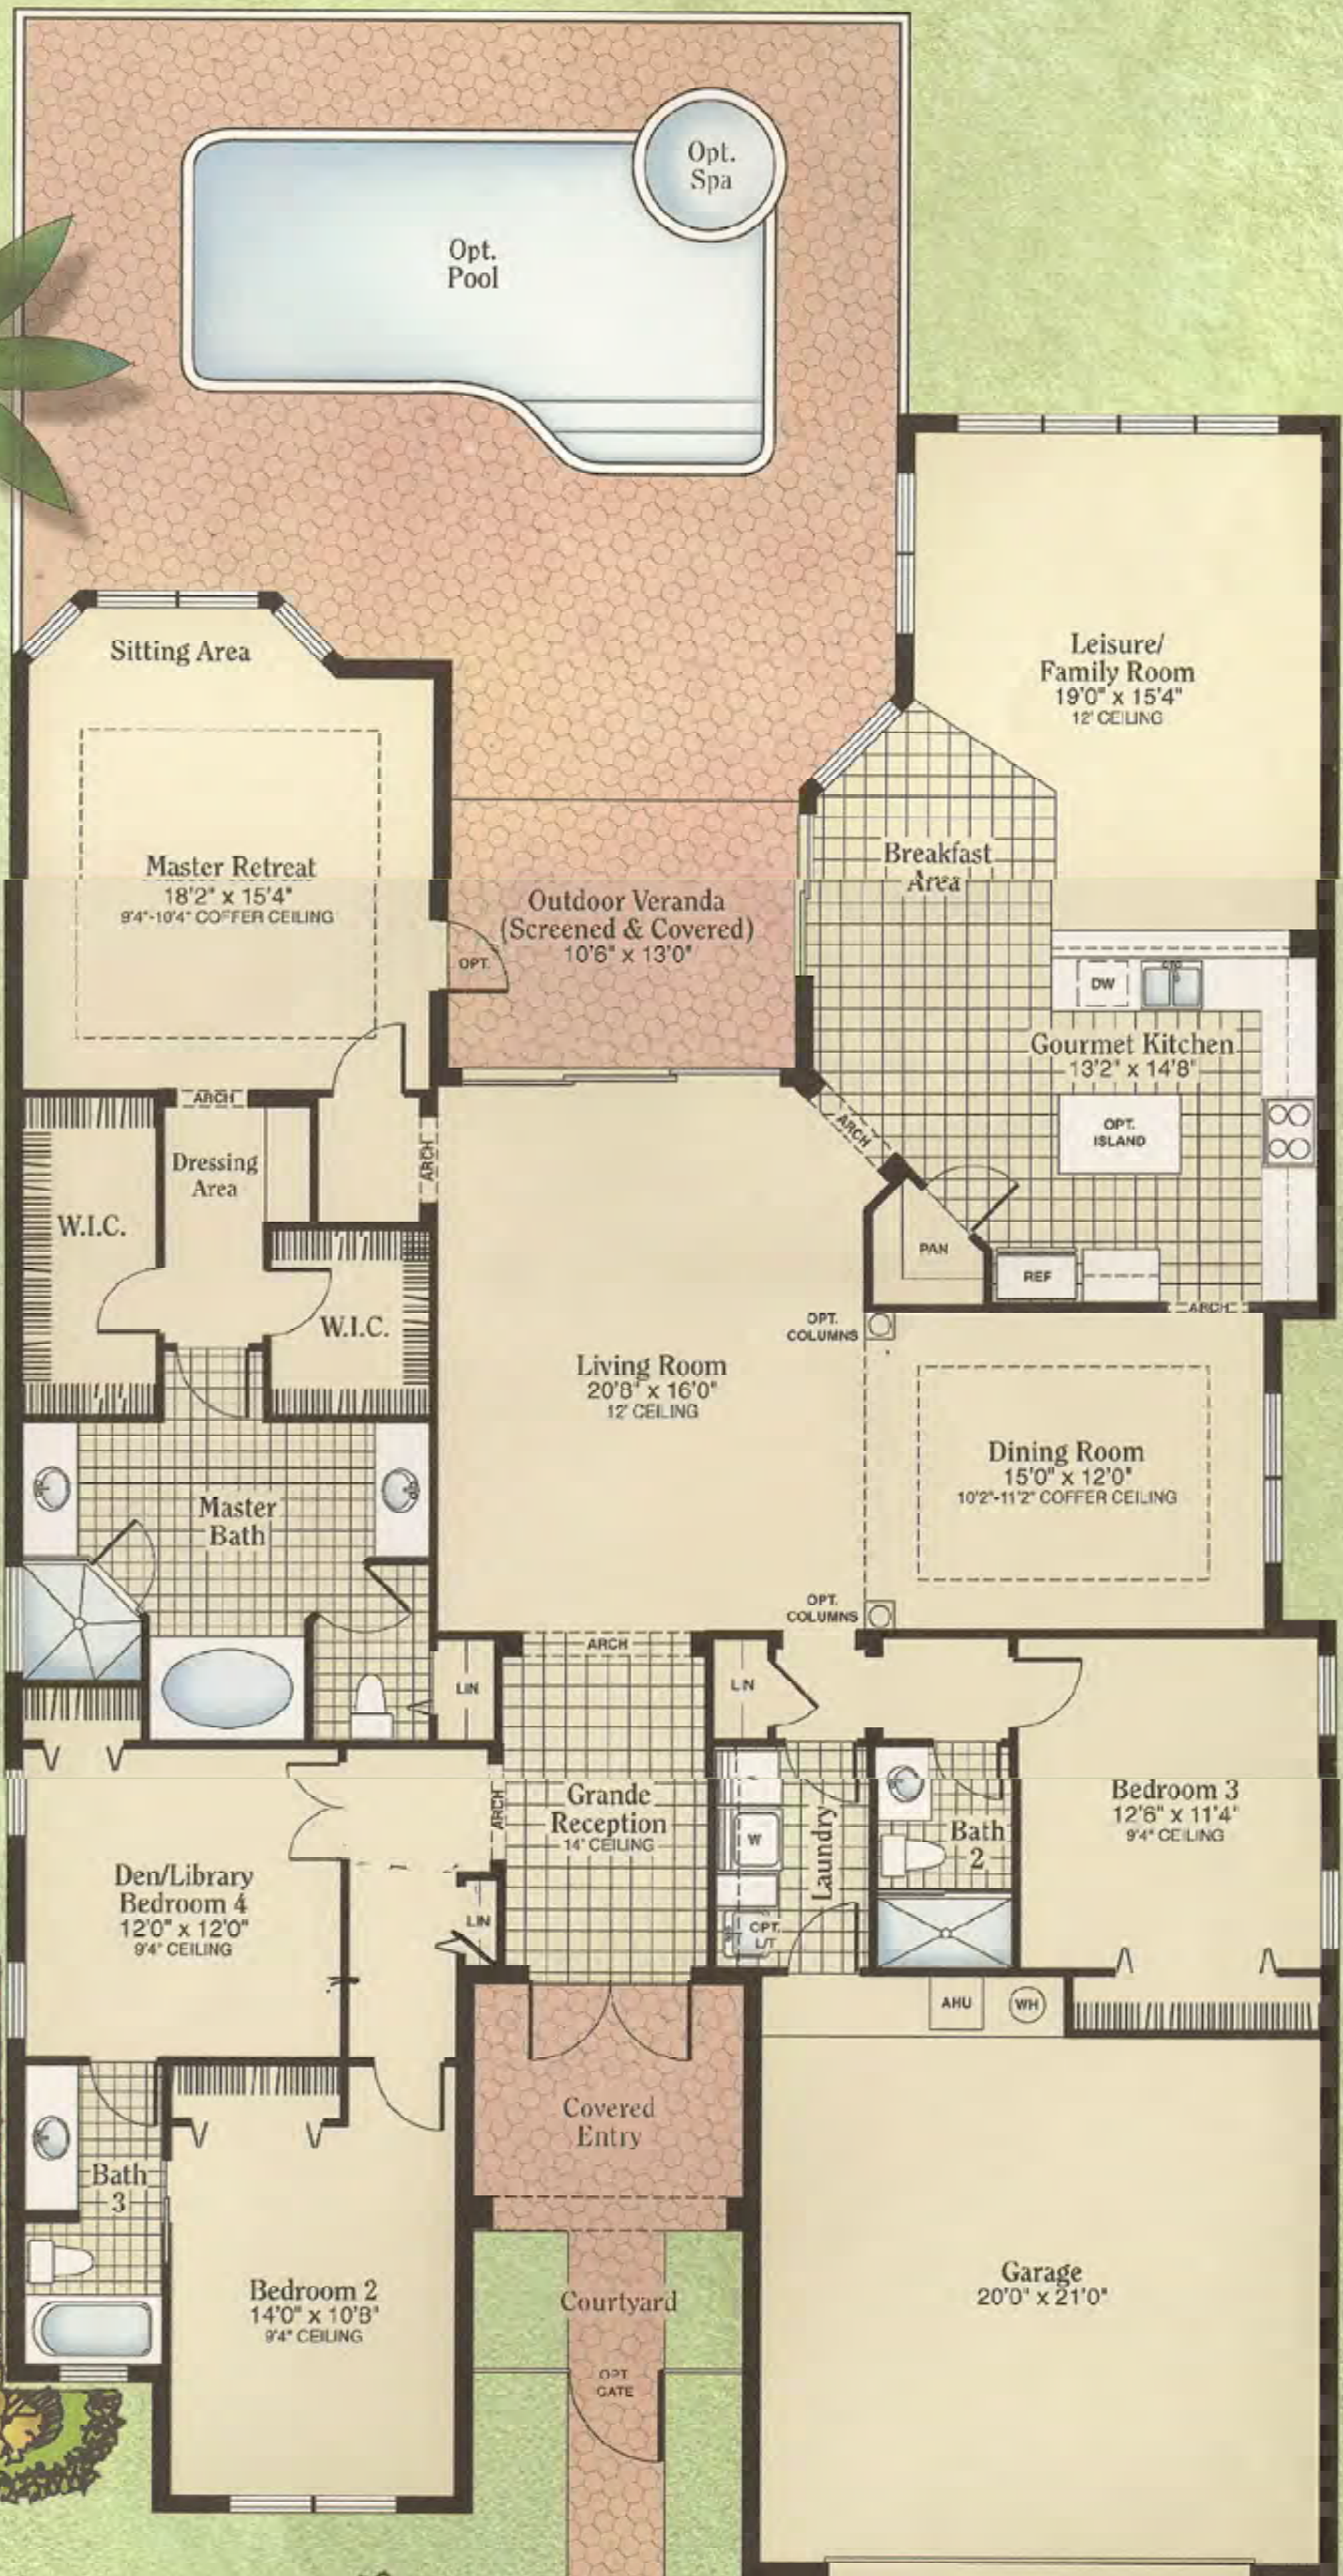

AVENUE ELEGANCE

PALAZZO ROMA

4 Bedrooms or Den/Library, 3 Baths, 2-Car Garage

Living A/C	2,812
Garage	491
Outdoor Veranda	137
Covered Entry	94
Total Sq. Ft.	3,534

Floorplans and renderings are artist's concept. Prices, terms, dimensions, square footage and features are approximate and subject to change without notice and do not include optional features or premiums for upgraded homesites. Tavoli Reserve is designed for residents aged 55 and older and is intended to meet the exemption under the Federal Fair Housing Act, 1800-120.