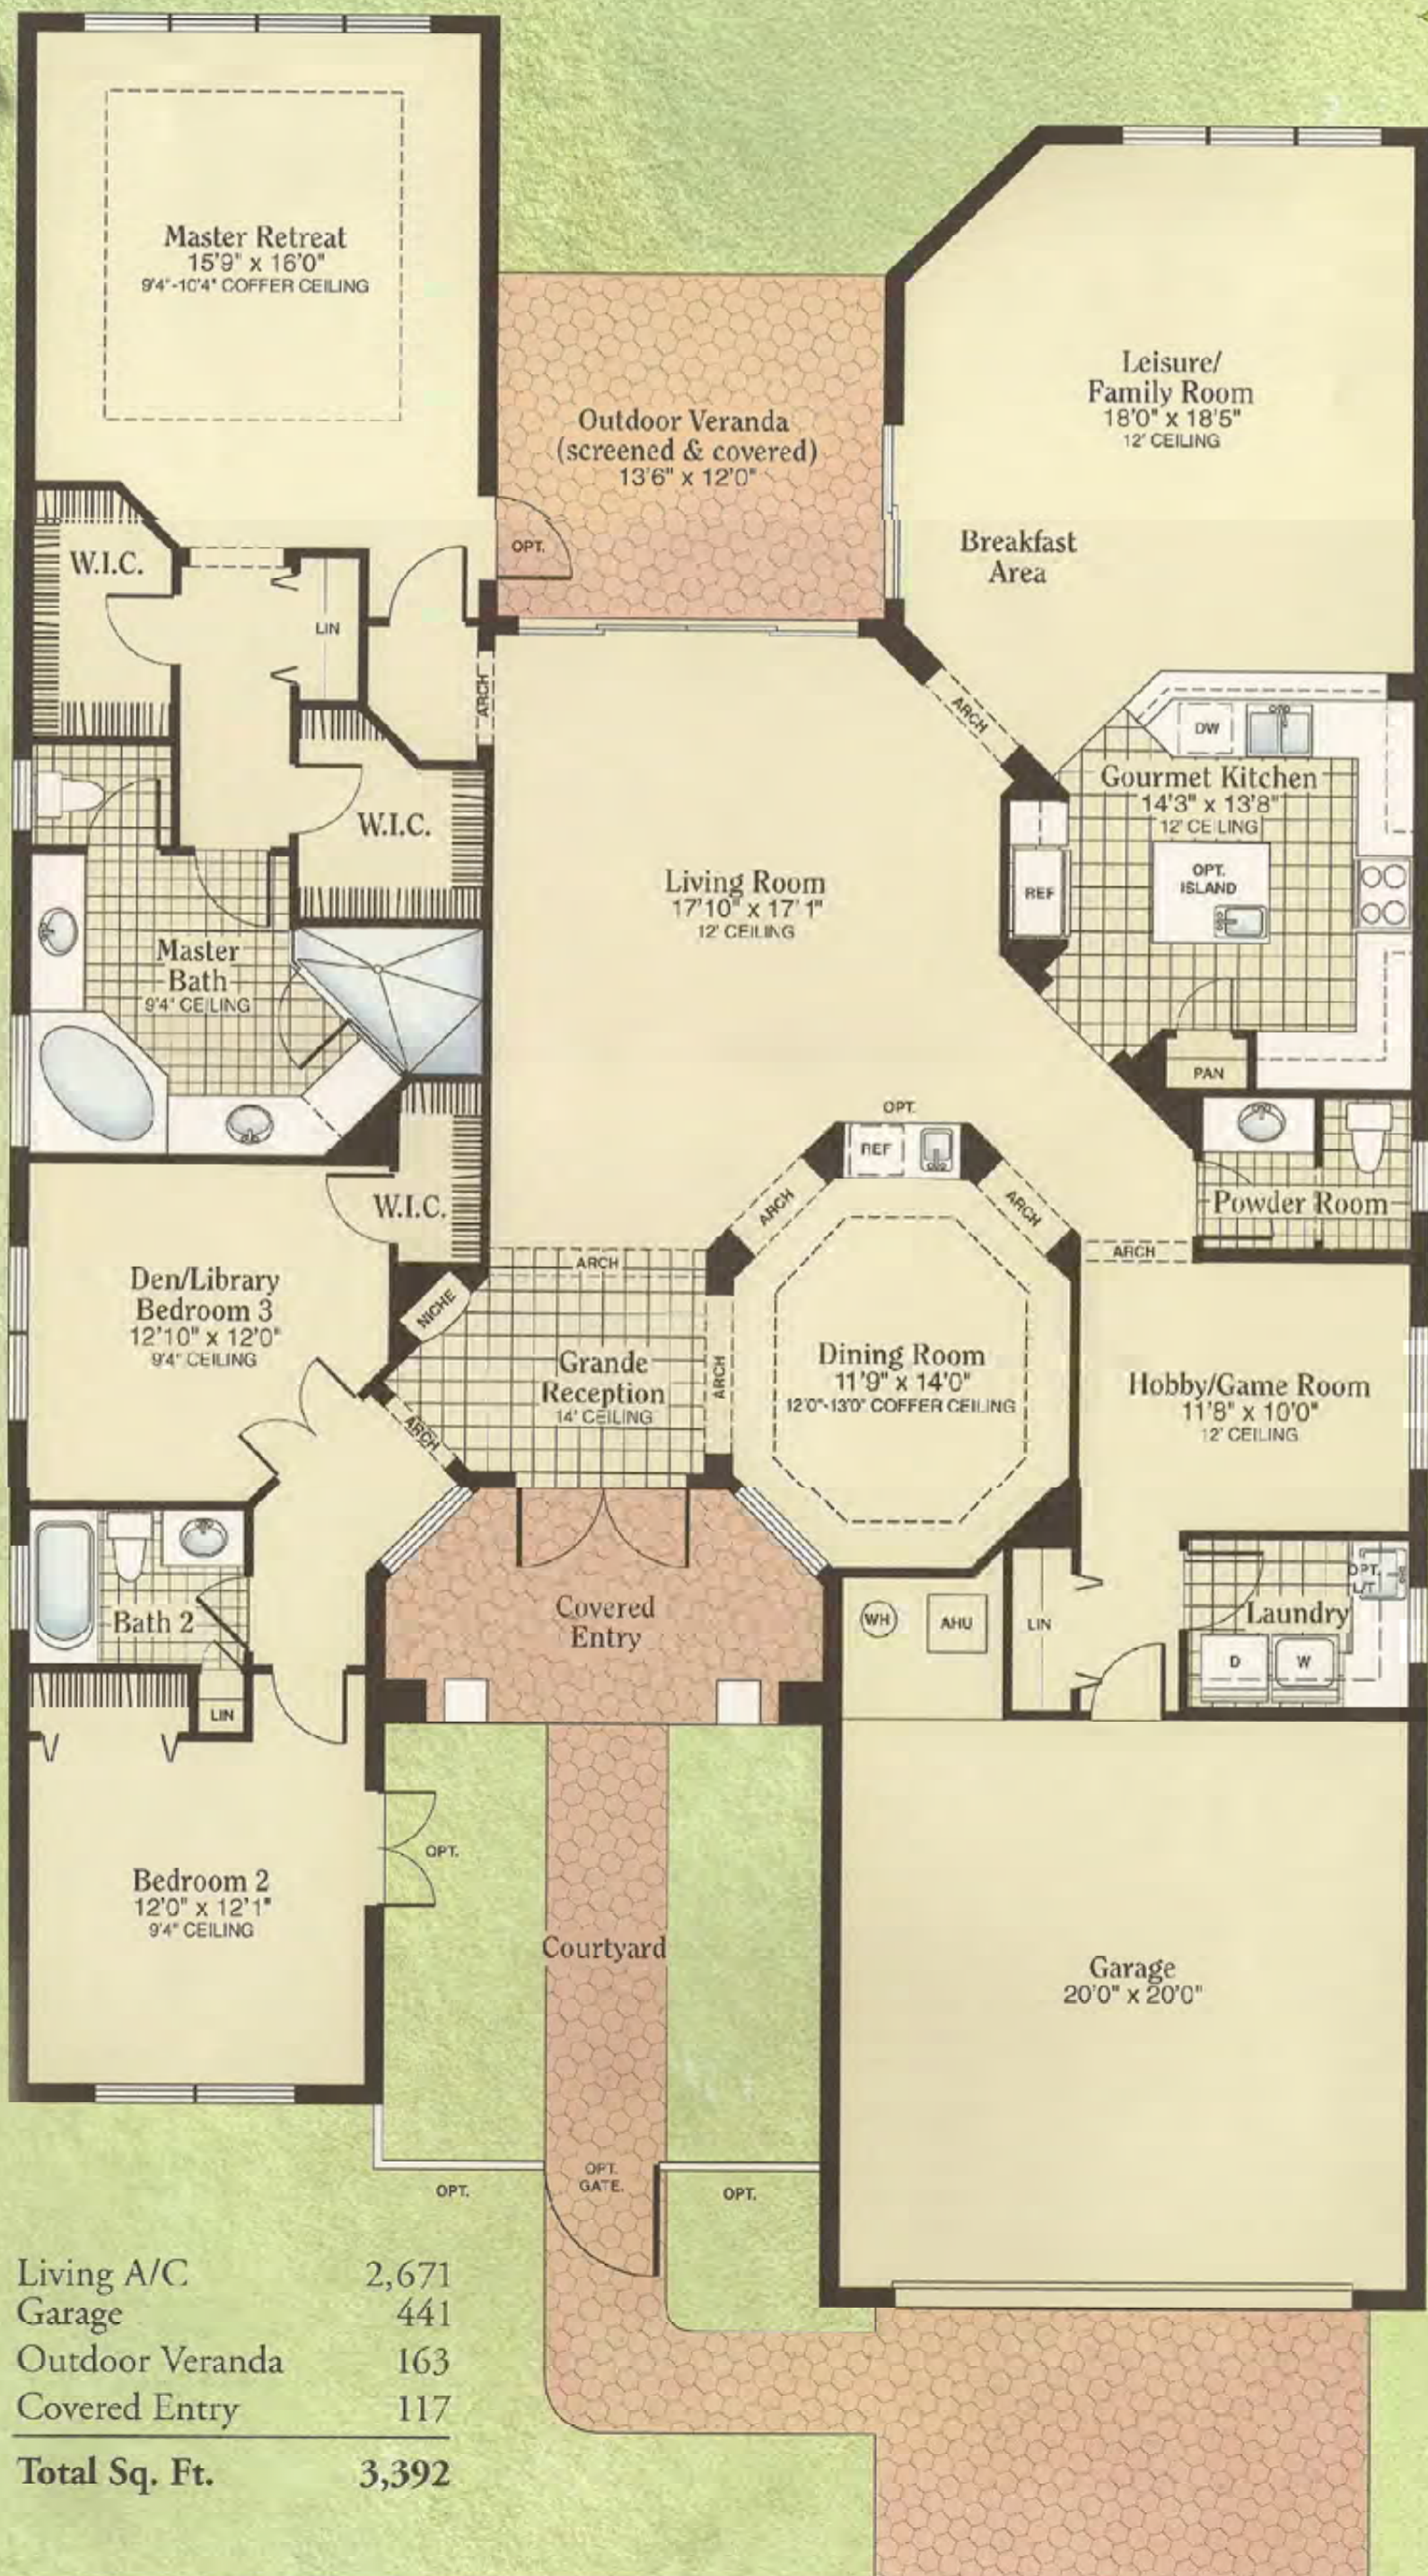

# PALAZZO MILANO

3 Bedrooms or Den/Library, 2<sup>1</sup>/<sub>2</sub> Baths,  
Hobby/Game Room, 2-Car Garage

*Floorplans and renderings are artist's concept. Prices, terms, dimensions, square footage and features are approximate and subject to change without notice and do not include optional features or premiums for upgraded homesites. Tivoli Reserve is designed for residents aged 55 and older and is intended to meet the exemption under the Federal Fair Housing Act, 1800-120.*